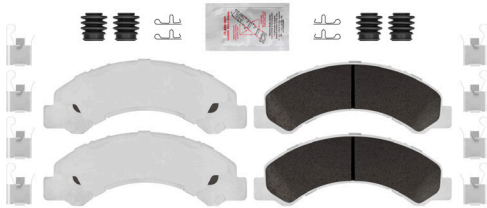

RAM825

1997-2018
Isuzu NPR
FRONT

1999-2021
Isuzu NPR-HD
FRONT

1999-2007
Isuzu NQR
FRONT

99-17357A: Front Right Rebuilt Caliper with Hardware
99-17357B: Front Left Rebuilt Caliper with Hardware
H622125: Front Left; Front Right Brake Hose

1999-2020
Isuzu NQR
FRONT

2005-2020
Isuzu NRR
FRONT

99-17411A: Front Right Rebuilt Caliper with Hardware
99-17411B: Front Right Rebuilt Caliper with Hardware
H622125: Front Left; Front Right Brake Hose

598310