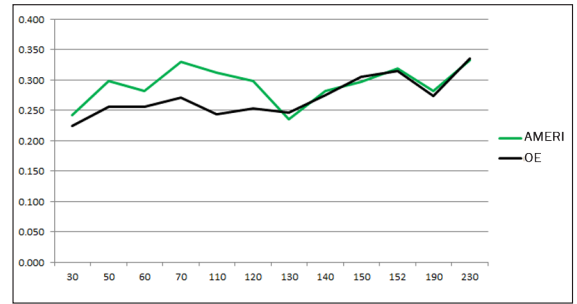

AmeriBRAKES FOR ISUZU NPR

ORDER YOURS TODAY! CONTACT YOUR SALES REP | abswhse.com

2021 Isuzu NPR-HD

AmeriBRAKES
100% Manufactured in North America

MED DUTY SAE J2684 - D786

This Society of Automotive Engineers (SAE) test measures the pads stopping effectiveness and uses the OE/OES material as a guideline to assure pads function like the OE/OES. This particular test is for 2 axle trucks with GVW over 14,000 lbs.