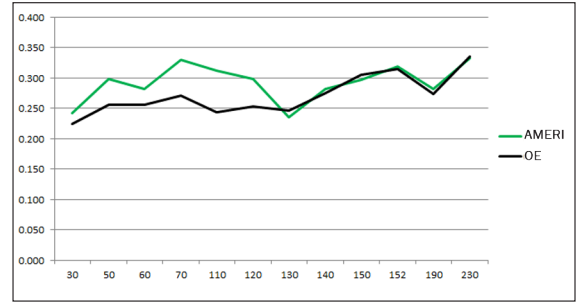

AmeriBRAKES®

HINO TRUCKS

TOLL FREE: (866) 272-8330 • CUSTOMER SERVICE DIRECT: 1-800-314-2543

MED DUTY SAE J2684

This Society of Automotive Engineers (SAE) test measures the pads stopping effectiveness and uses the OE/OES material as a guideline to assure pads function like the OE/OES. This particular test is for 2 axle trucks with GVW over 14,000 lbs. D786 platform