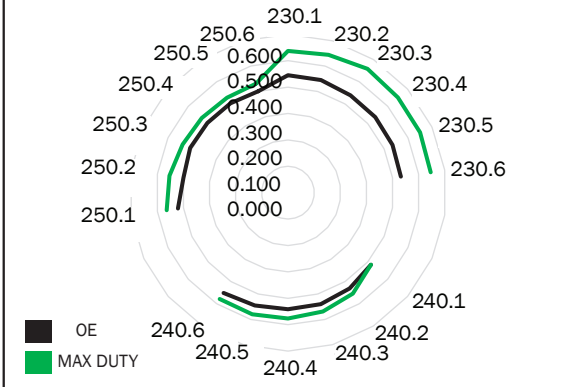

- 74 part numbers applicable for fleet, emergency, municipality and other vehicles that just work hard
- Exceeds FMVSS performance standards
- Road proven performance from the extreme service duty of police pursuit vehicles, emergency response vehicles, industrious work trucks and the reliability of school bus transportation
- **Increases rotor service life** – fast heat transfer extends pad life, delivers more consistent braking and reduces fade
- Max Duty brake pads are responsive and dependable
- 100% North American Manufactured

New Late Model Applications Available

MAX DUTY

4th Effectiveness mu - Max Duty SAE J2784 on the F250/350 Platform

The fourth effectiveness section of J2784 measures brake effectiveness at three different speeds with a GVWR load. Mu is the coefficient of friction and is a measure of a material's effectiveness. This chart shows how the Max Duty material behaves similar to the OE, but with a higher coefficient of friction.