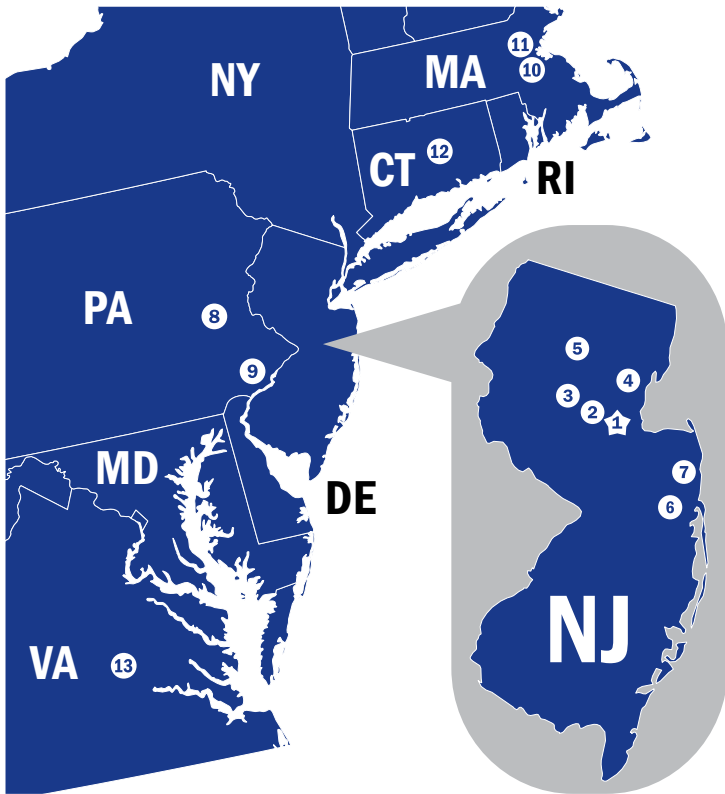

2 AB&S Piscataway
1-800-314-2543
60 B Ethel Road
West Piscataway, NJ 08854

8 AB&S Allentown
1-610-791-9199
1451 Lehigh Street
Allentown, PA 18103

3 AB&S Bridgewater
1-800-314-2543
783 East Main Street
Building F
Bridgewater, NJ 08807