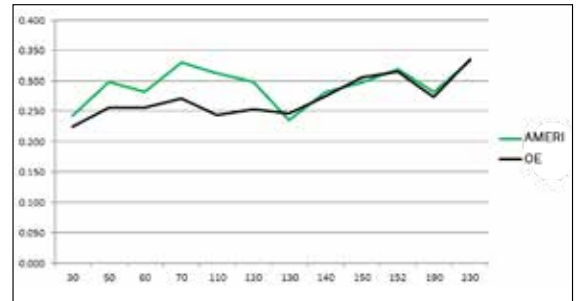

AmeriBRAKES FOR HINO TRUCKS

ORDER YOURS TODAY! CONTACT YOUR SALES REP | abswhse.com

05-14 Hino 238 Part #: ASD769

MED DUTY SAE J2684 - D786

This Society of Automotive Engineers (SAE) test measures the pads stopping effectiveness and uses the OE/OES material as a guideline to assure pads function like the OE/OES. This particular test is for 2 axle trucks with GVW over 14,000 lbs.